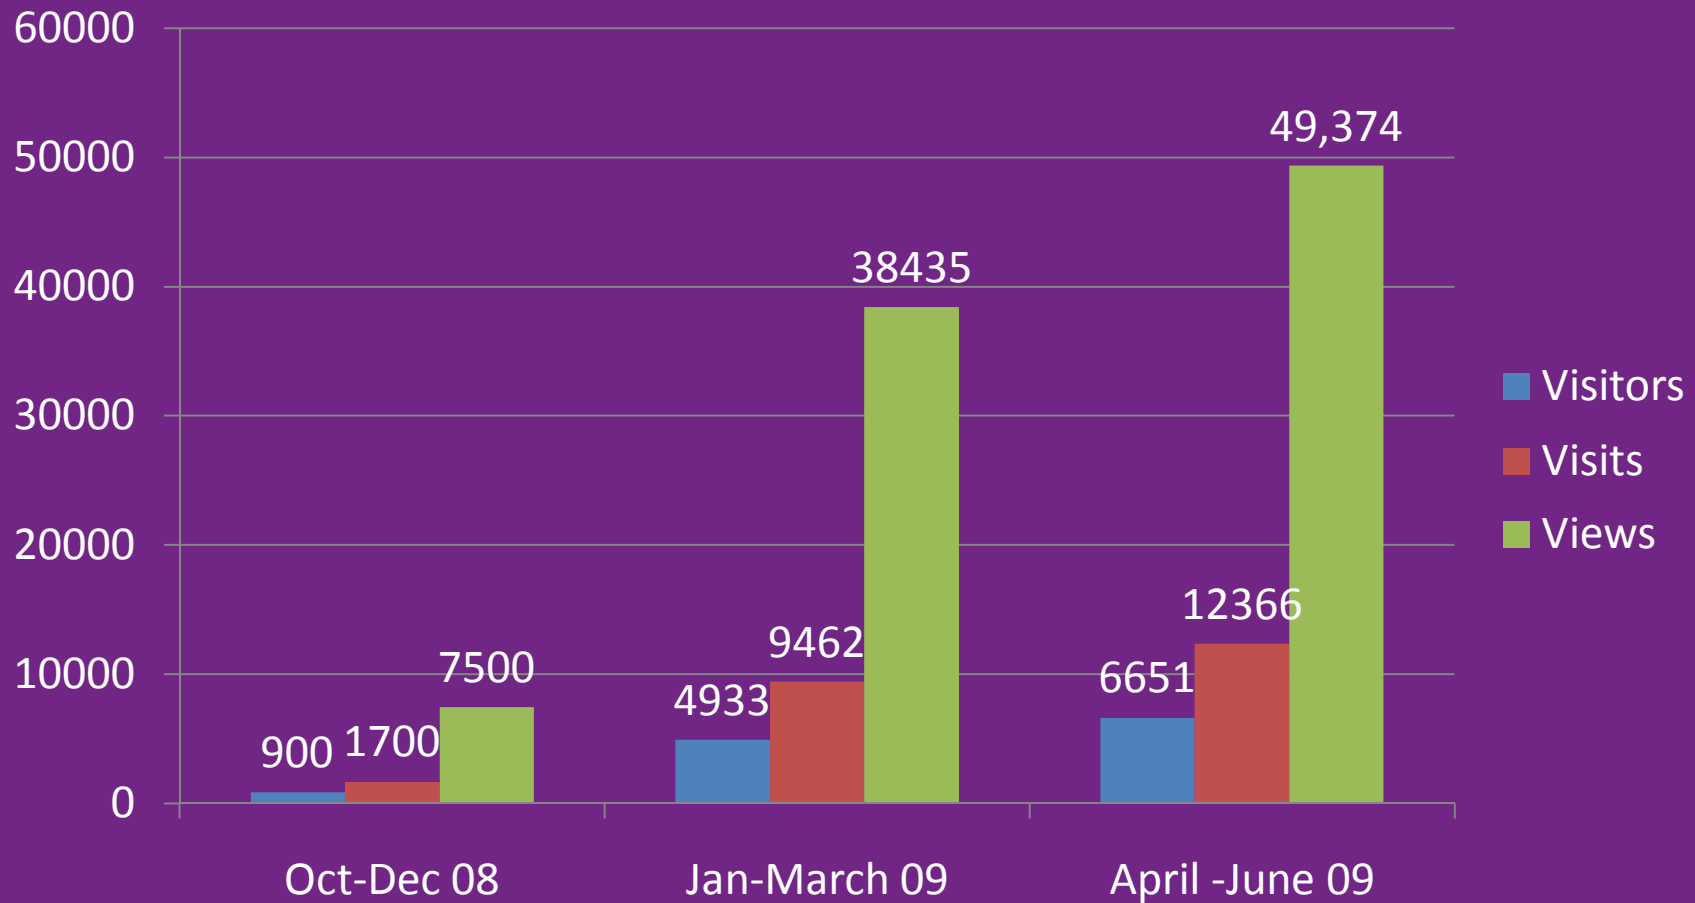

Let customers see menus on screen

ek4me.com visitors, visits & views

* Includes estimated figures for June 09

How we bring customers to ek4me.com

- Weekly email broadcast to our growing database – currently nearly 7000 people
- Newsletter distributed through key locations and direct mail
- Google & Yahoo search engine optimisation
- Outdoor banners & posters in high visibility areas
- Promotions throughout East Kilbride.
- Links with other EK and Lanarkshire websites